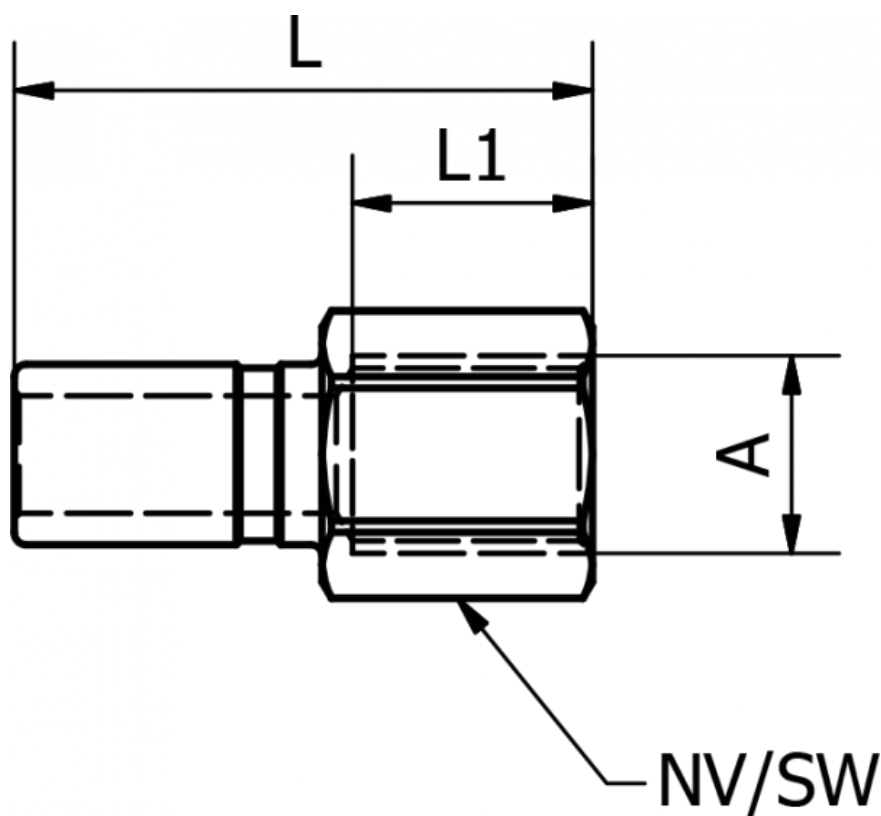

Data Sheet

Article number: 58624354ST

Description: Plug for coupling, w. female G1/8
NW 7.2, galvanised steel

Measures

A	= G 1/8
L (mm)	= 30
L1 (mm)	= 10
SW (mm)	= 14